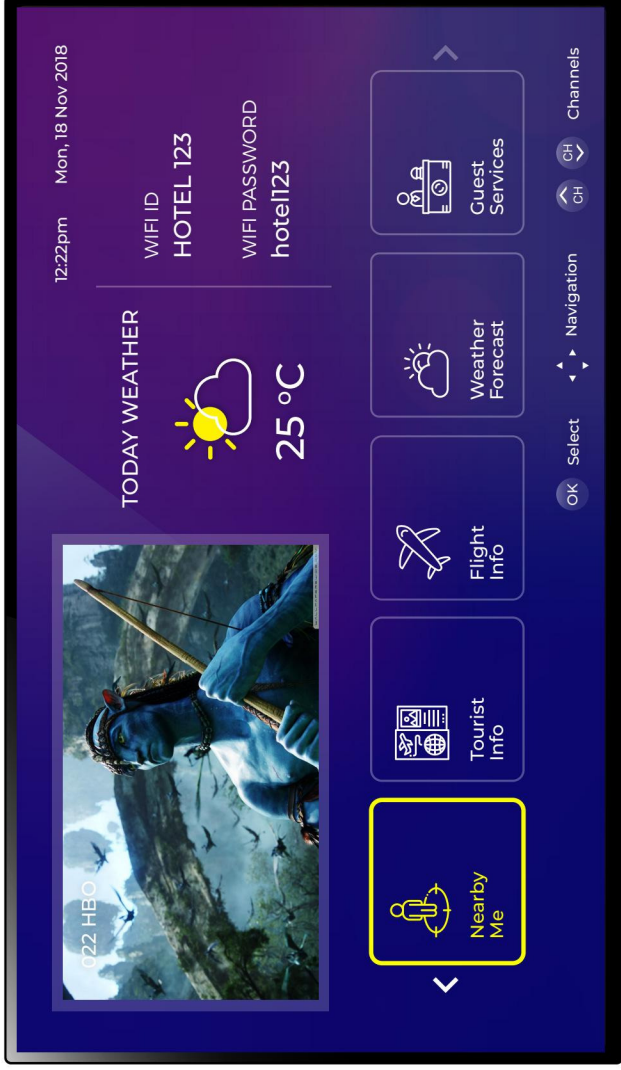

THE FEATURES

GENERAL FEATURES

- Customized UI
- Branded Welcome with promo video
- **Marketing communication** (video, group messages, popup banners)
- **Language Selection** (support of Chinese, Arabic, Hindi and others)

HOTEL FACILITIES

- **PMS Pack**
  Guest name, Guest Language, Guest Messages, View Bill, Express Checkout
- Guest Directory
- In-room dining / shopping
- Restaurants and SPA booking
- Up-to-date information about the area

GUEST SERVICES

- **Integration with GRMS** (Room Control Systems)
  Weather Forecast
  Feedback
  Live Camera Feed

GUEST ENTERTAINMENT

- **Screen Mirroring** (built-in TV Miracast + Hoteza HotCast)
- **Smart Apps** (YouTube, etc.)
  Web Radio
  Video on Demand
  Music Mood Playlists